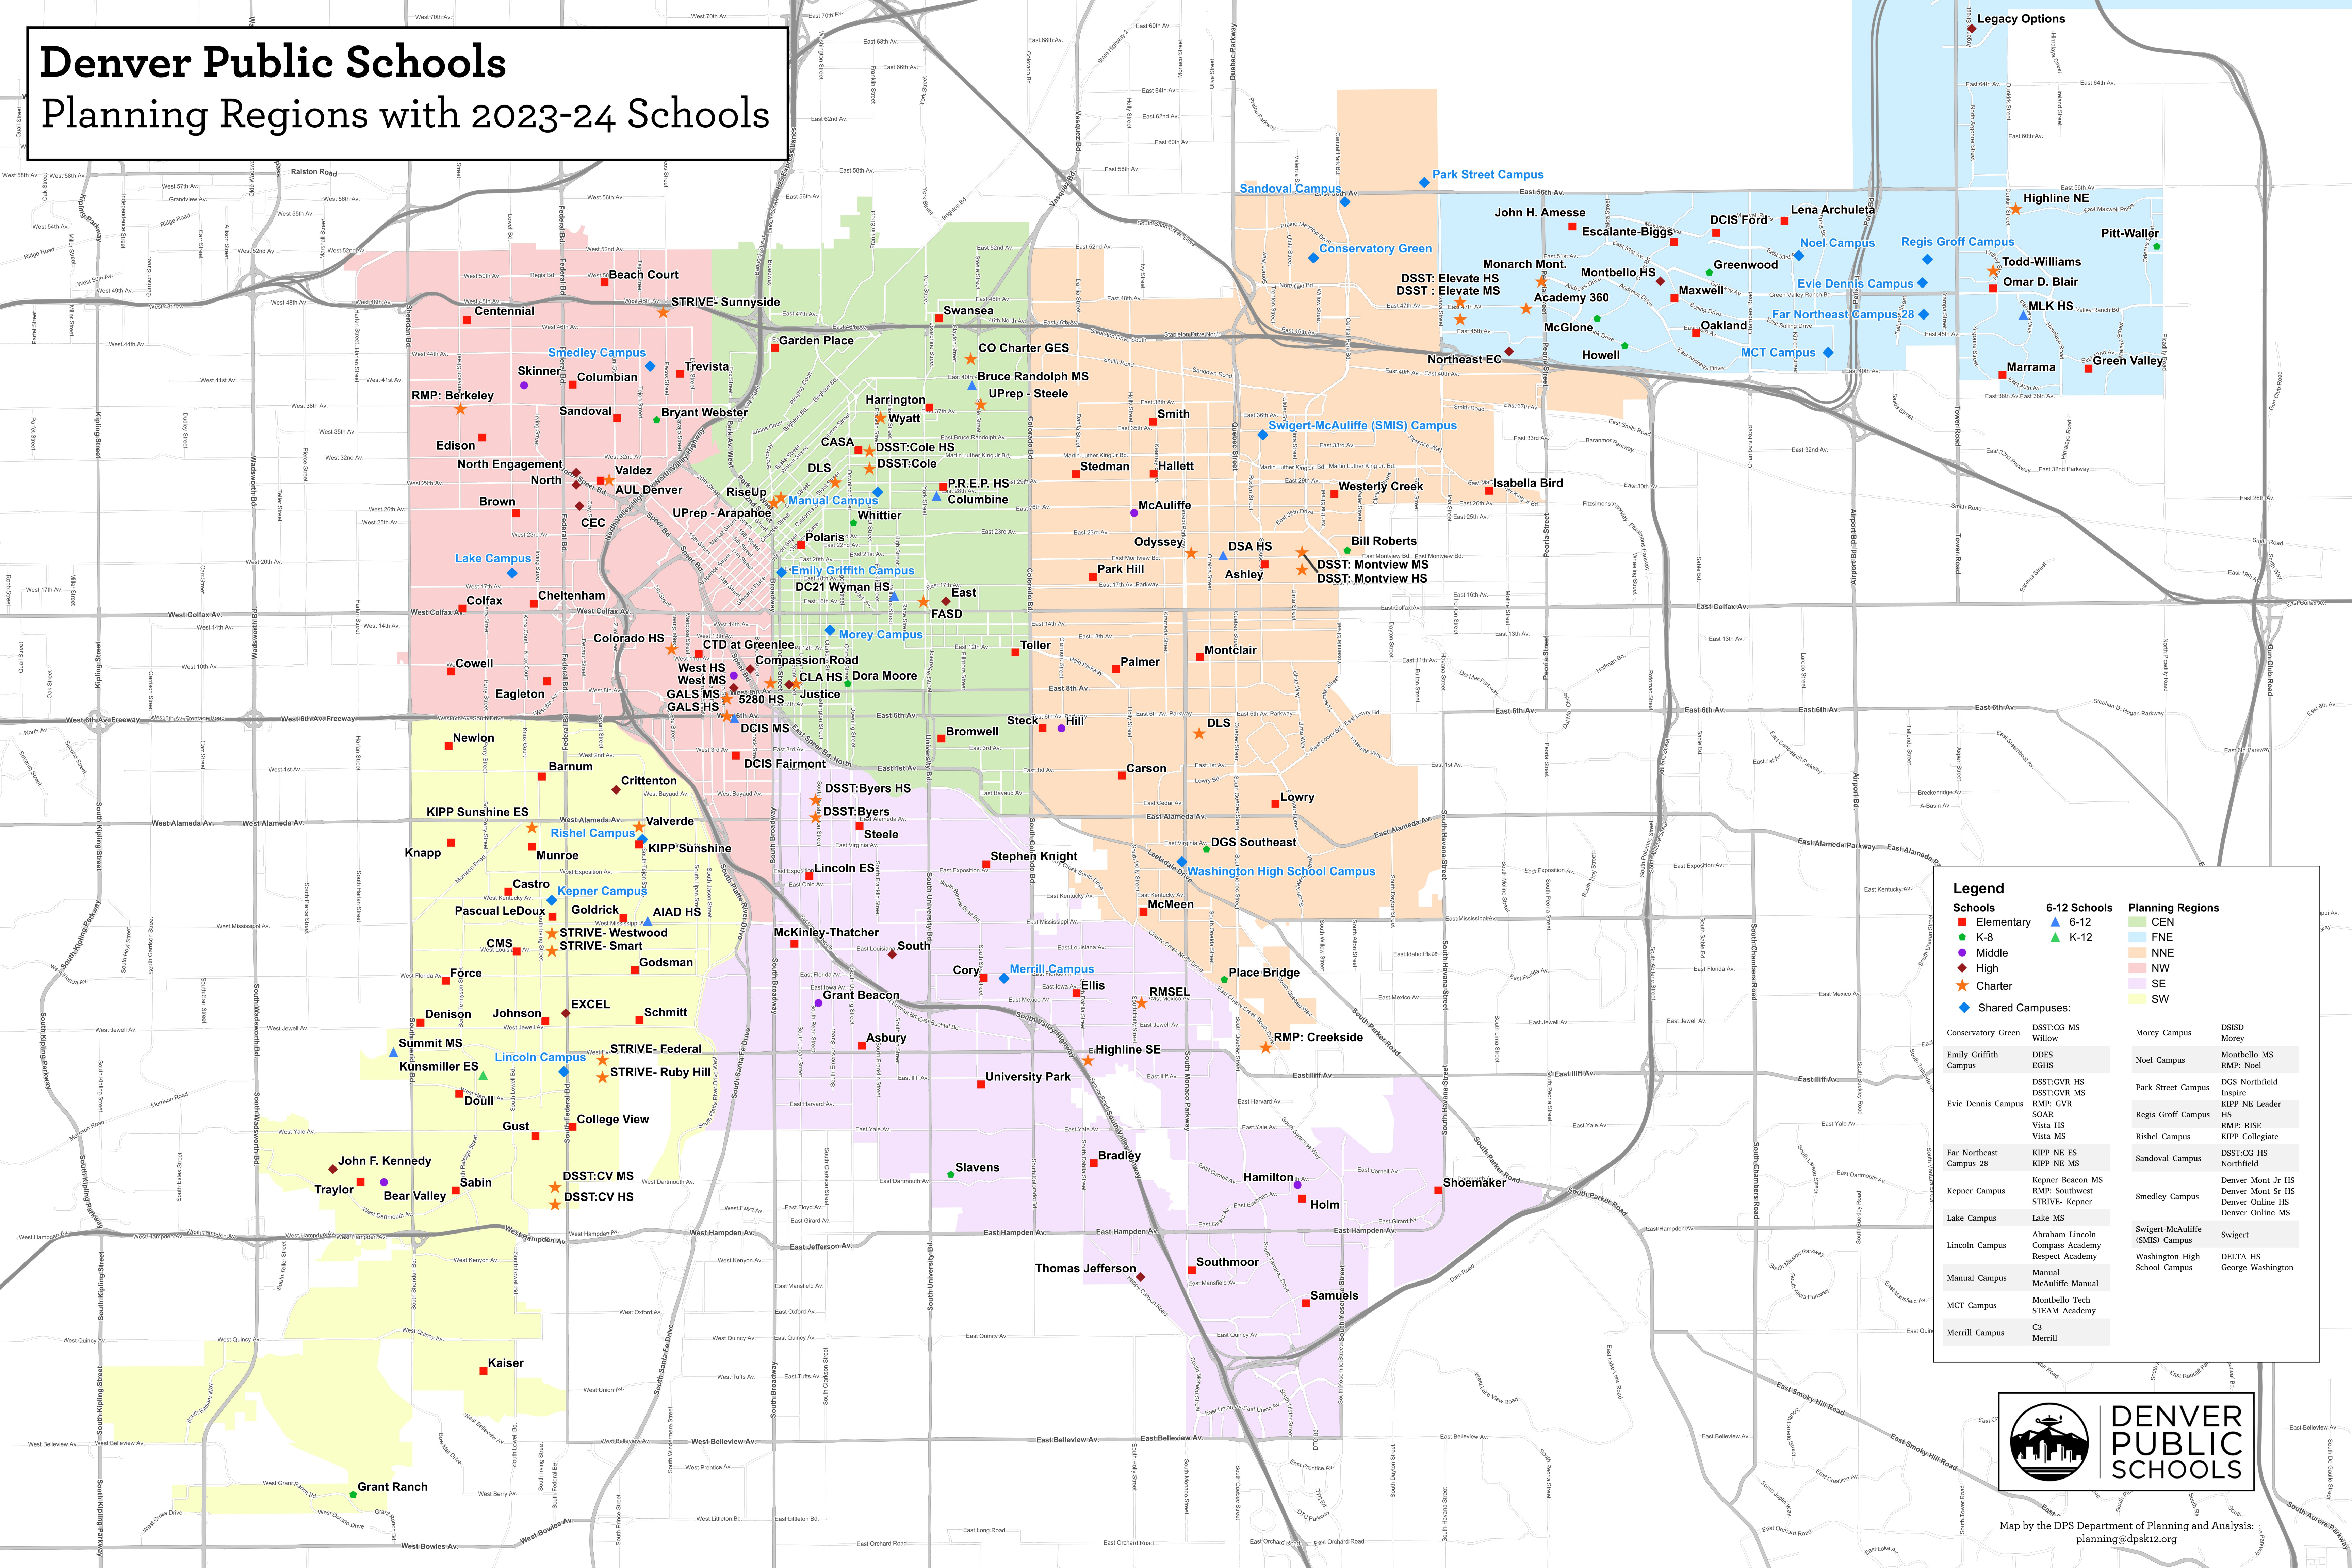

Denver Public Schools Planning Regions with 2023-24 Schools

Legend

Schools	6-12 Schools	Planning Regions
■ Elementary	▲ 6-12	■ CEN
● K-8	▲ K-12	■ FNE
● Middle		■ NNE
◆ High		■ NW
★ Charter		■ SE
◆ Shared Campuses:		■ SW

Conservatory Green	DSST:CG MS Willow	Morey Campus	DSISD Morey
Emily Griffith Campus	DDES EGHS	Noel Campus	Montbello MS RMP: Noel
Evie Dennis Campus	DSST-GVR HS DSST-GVR MS RMP: GVR	Park Street Campus	DGS Northfield Inspire
Far Northeast Campus 28	Vista HS Vista MS	Regis Groff Campus	KIPP NE Leader HS RMP: RISF KIPP Collegiate
Kepler Campus	KIPP NE ES KIPP NE MS	Sandoval Campus	DSST:CG HS Northfield
Lake Campus	Lake MS	Smedley Campus	Denver Mont Jr HS Denver Mont Sr HS Denver Online HS Denver Online MS
Lincoln Campus	Abraham Lincoln Compass Academy Respect Academy	Swigert-McAuliffe (SMIS) Campus	Swigert
Manual Campus	Manual McAuliffe Manual	Washington High School Campus	DELTA HS George Washington
MCT Campus	Montbello Tech STEAM Academy		
Merrill Campus	C3 Merrill		

Map by the DPS Department of Planning and Analysis:
planning@dpsk12.org